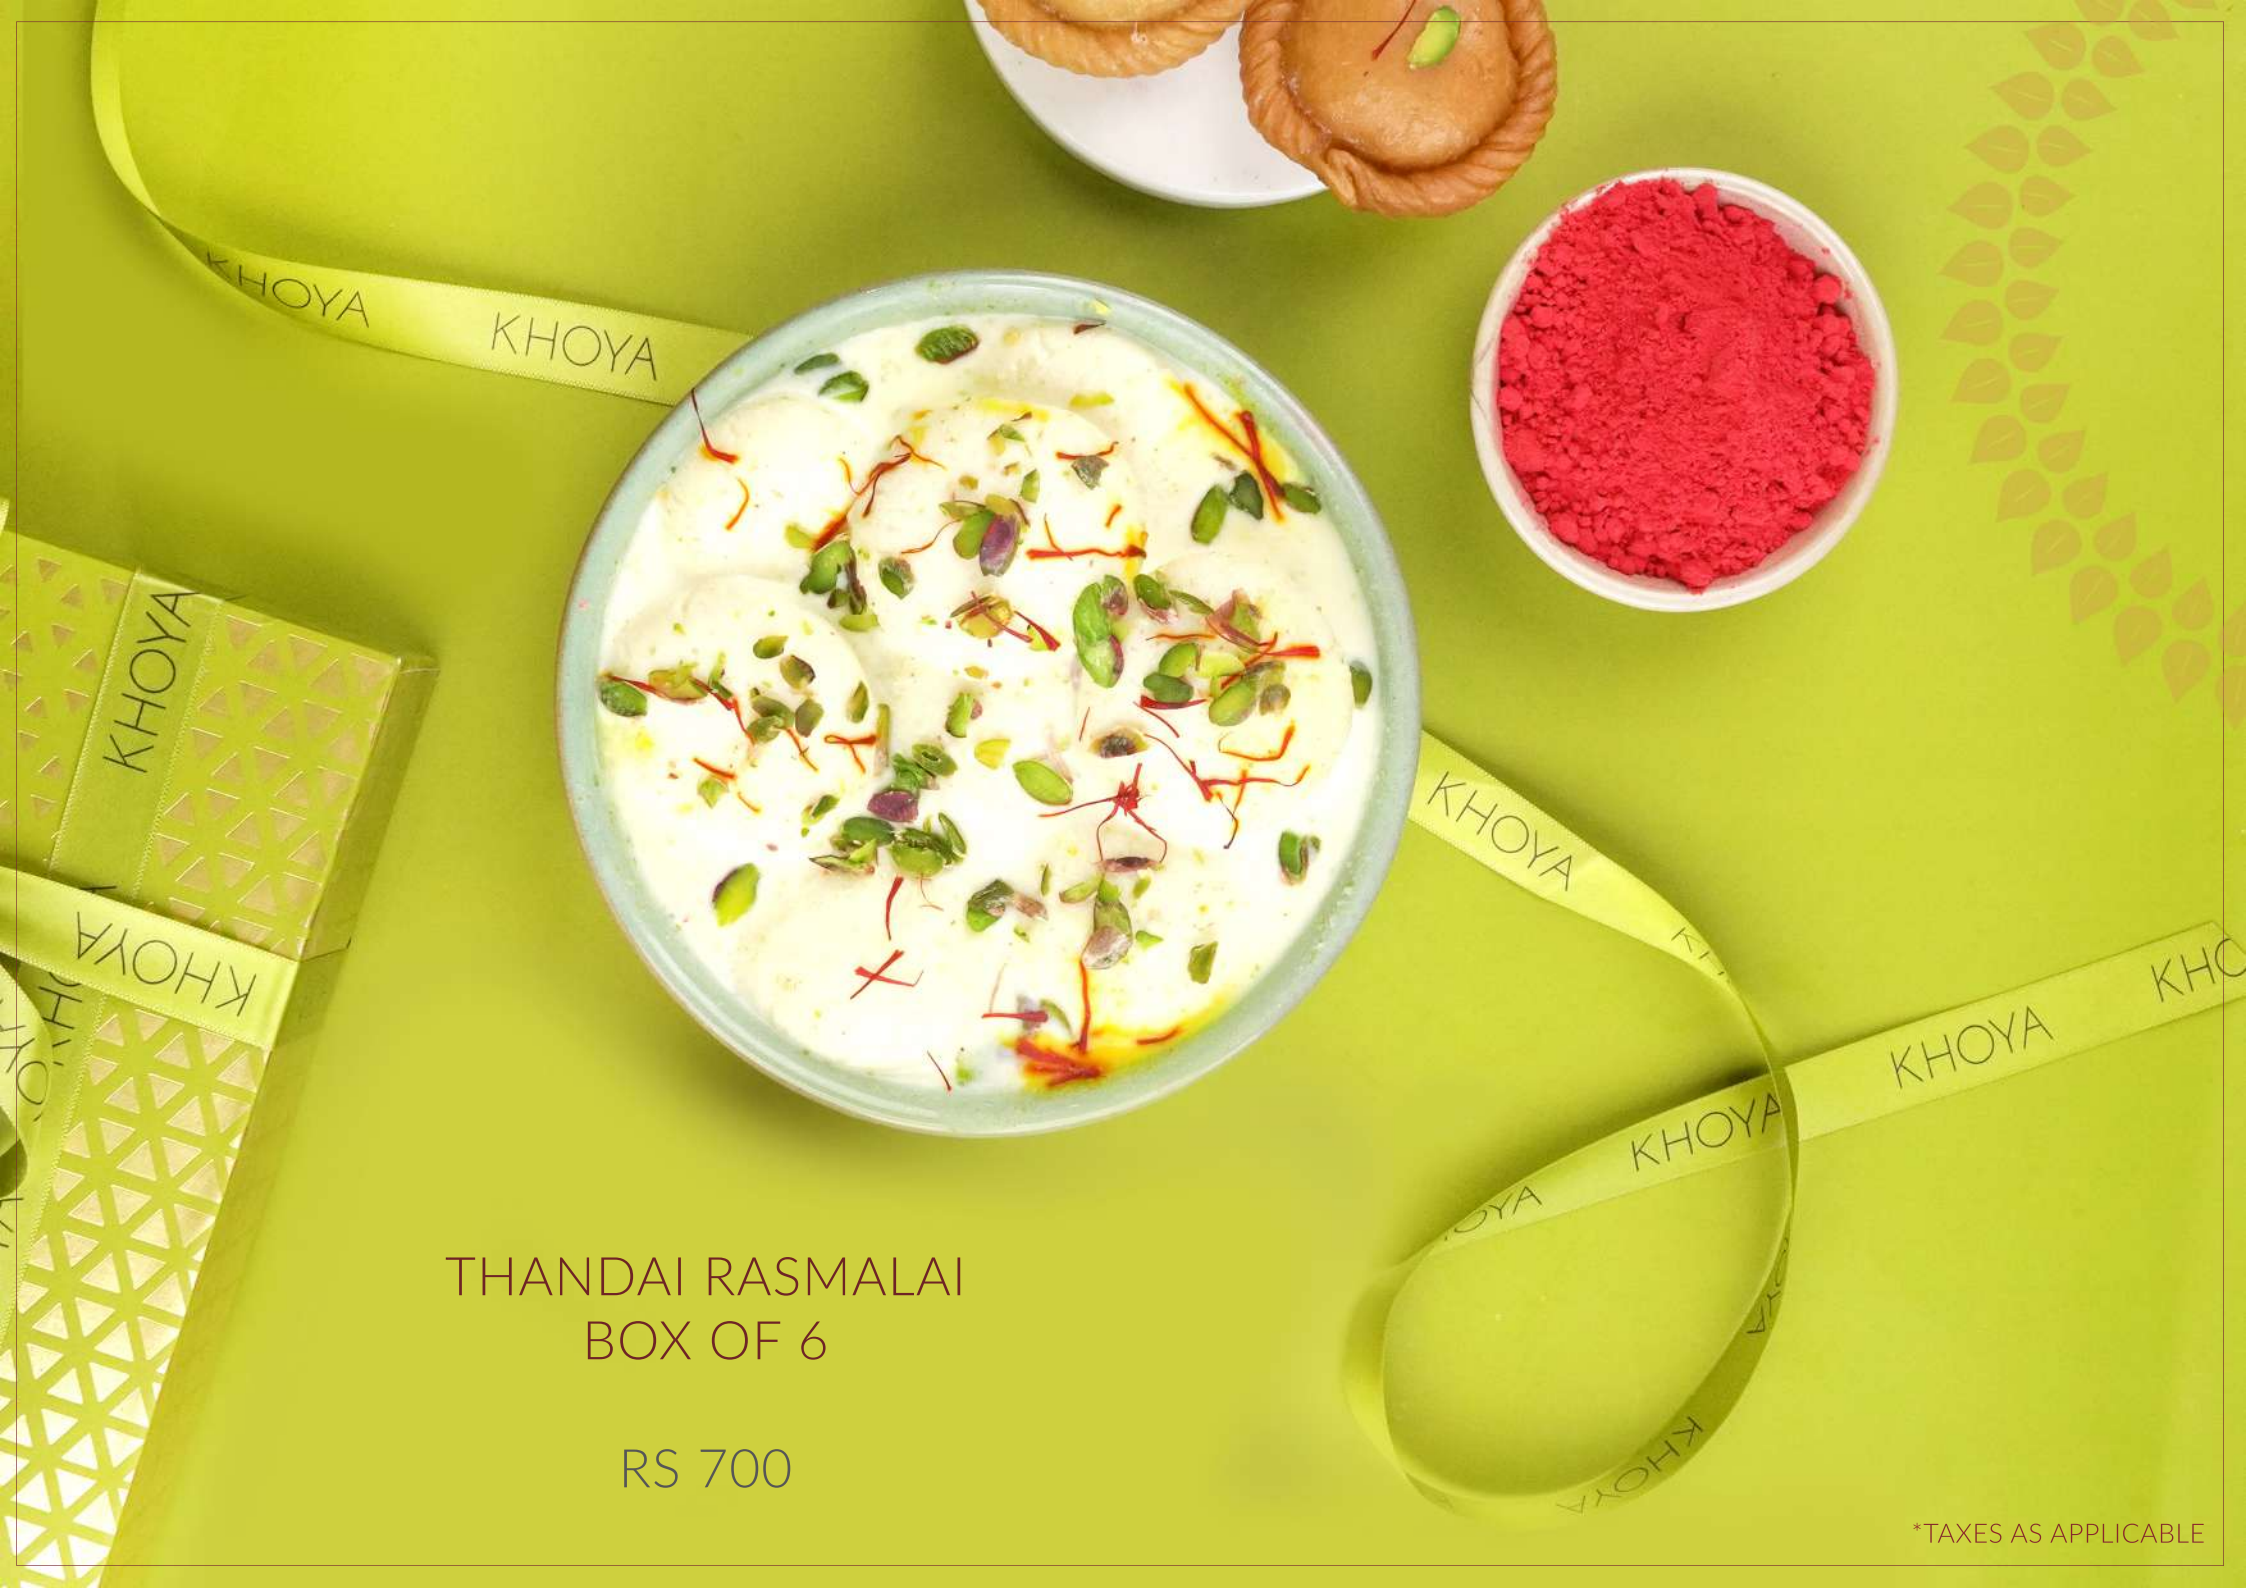

THANDAI RASMALAI
BOX OF 6

RS 700

*TAXES AS APPLICABLE